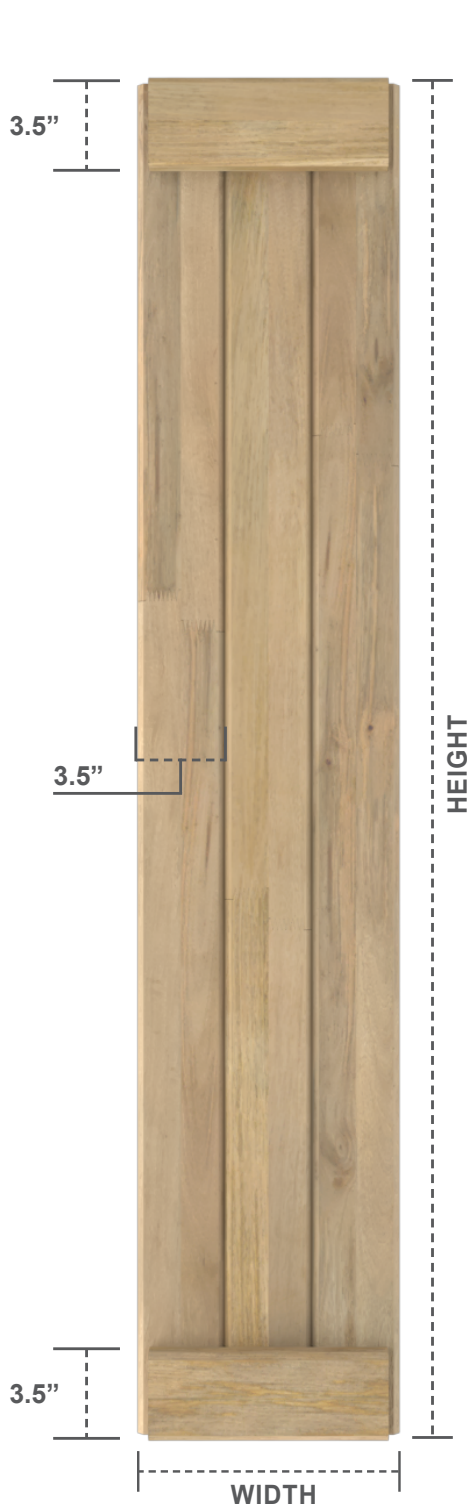

# MANGO WOOD SHUTTERS

JOINED BOARD-N-BATTEN SHUTTER

STYLE

3 BOARDS  
END BATTEN

FRONT VIEW

SIDE VIEW

AVAILABLE  
WIDTH

**10.5"**

AVAILABLE  
HEIGHT

**36" - 84"**